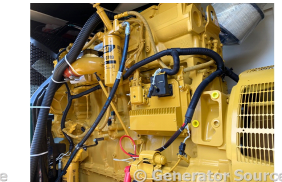

© Generator Source

Generator Dimensions: 190"L x 65"W x 110"H

Overall Weight: 12,000 lbs.

Price: Call us at 800-853-2073 for a quote

Generator Source thoroughly tests all of our products!

The pricing displayed on our website is subject to change based on deinstallation costs, installation requirements, rigging/disposal, and any other situational variables, but we do try to keep it as up to date as possible.

Copyright © Generator Source. All Rights Reserved. Caterpillar, Detroit, Cummins, Perkins, SDMO, and all other brand names are trademarks of their individual prospective companies.

sales@generatorsource.com - generatorsource.com
303-659-2073 - 1-800-853-2073

FORMERLY
Diesel
SERVICE & SUPPLY