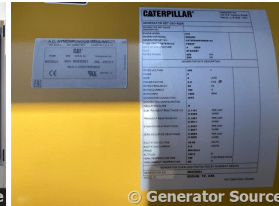

GENERATOR SOURCE

SALES · RENTALS · SERVICE

Caterpillar - 500 kW - SOLD

Generator Set Specs

Unit#: 71129

Manufacturer: Caterpillar

Capacity: 500 kW

Rating:

Voltage: 752 Amps @ 277/480

V (60 Hz, Three-Phase)

of Leads: 6

Model#: D500GC

Serial#: CAT0D500PS6500112

Engine Specs

Mfr: Caterpillar

Year: 2020

Hours: 0.5

Fuel: Diesel

Model#: C15

Serial#: FTE04221

Description: Brand New Caterpillar 500 kW Diesel Generator Model #: D500GC Serial #: CAT0D500PS6500112 Year 2020, 0.1 Hours, 277/480 Volt, 3 Phase, Sound Attenuated Enclosure with Base Tank

Generator Dimensions: 190"L x 65"W x 110"H

Overall Weight: 12,000 lbs.

Price: Call us at 800-853-2073 for a quote

Generator Source thoroughly tests all of our products!

The pricing displayed on our website is subject to change based on deinstallation costs, installation requirements, rigging/disposal, and any other situational variables, but we do try to keep it as up to date as possible.