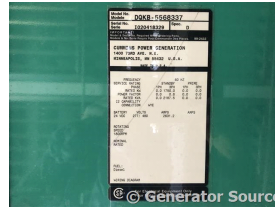

GENERATOR SOURCE

SALES · RENTALS · SERVICE

Cummins - 1750 kW - SOLD

Generator Set Specs

Unit#: 88226
Manufacturer: Cummins
Capacity: 1750 kW
Rating:
Voltage: 2631 Amps @ 480 V
(60 Hz, Three-Phase)
of Leads: 6
Model#: DQKB5568337
Serial#: I020418329

Engine Specs

Mfr: Cummins
Year: 2002
Hours: 500
Fuel: Diesel
Model#: QSK60G6
Serial#: 33152705

Description: Cummins 1750 kW Diesel Generator Model #: DQKB5568337 Serial #: I020418329 Year 2002, Less than 500 Hours, 480 Volt, 3 Phase, Sound Attenuated Enclosure with Base Fuel Tank

Generator Dimensions: 408"L x 145"W x 182"H
Overall Weight: 73,000 lbs.

Price: Call us at 800-853-2073 for a quote

Generator Source thoroughly tests all of our products!

The pricing displayed on our website is subject to change based on deinstallation costs, installation requirements, rigging/disposal, and any other situational variables, but we do try to keep it as up to date as possible.