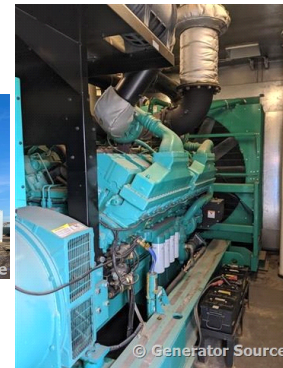

GENERATOR SOURCE

SALES · RENTALS · SERVICE

Cummins - 1750 kW - SOLD

Generator Set Specs

Unit#: 88224
Manufacturer: Cummins
Capacity: 1750 kW
Rating:
Voltage: 2631 Amps @ 480 V
 (60 Hz, Three-Phase)
of Leads: 6
Model#: DQKB5568337
Serial#: I020418330

Engine Specs

Mfr: Cummins
Year: 2002
Hours: 500
Fuel: Diesel
Model#: QSK60G6
Serial#: 33152627

Description: Cummins 1750 kW Diesel Generator Model #: DQKB5568337 Serial #: I020418330 Year 2002, 300 Hours, 480 Volt, 3 Phase, Sound Attenuated Enclosure with Base Fuel Tank

Additional Features: Sound Attenuated Enclosure, Auto Start/Stop, Safety Shut Down, 24 Volt Alternator, Dry Pack Air Cleaner, 3000 Amp Circuit Breaker, Muffler, Tank Type Block Heater, Digital Generator Panel, Digital Engine Panel, Engine Mount Radiator, 3000 Gallon Fuel Tank.

Generator Dimensions: 408"L x 144"W x 166"H
 Overall Weight: 73,000 lbs.

Price: Call us at 800-853-2073 for a quote

Generator Source thoroughly tests all of our products!

The pricing displayed on our website is subject to change based on deinstallation costs, installation requirements, rigging/disposal, and any other situational variables, but we do try to keep it as up to date as possible.