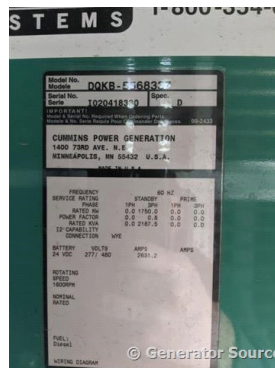

GENERATOR SOURCE

SALES · RENTALS · SERVICE

Cummins - 1750 kW - SOLD

Generator Set Specs

Unit#: 88224
Manufacturer: Cummins
Capacity: 1750 kW
Rating:
Voltage: 2631 Amps @ 480 V
 (60 Hz, Three-Phase)
of Leads: 6
Model#: DQKB5568337
Serial#: I020418330

Engine Specs

Mfr: Cummins
Year: 2002
Hours: 500
Fuel: Diesel
Model#: QSK60G6
Serial#: 33152627

Description: Cummins 1750 kW Diesel Generator Model #: DQKB5568337 Serial #: I020418330 Year 2002, 300 Hours, 480 Volt, 3 Phase, Sound Attenuated Enclosure with Base Fuel Tank

Generator Dimensions: 408"L x 144"W x 166"H
 Overall Weight: 73,000 lbs.

Price: Call us at 800-853-2073 for a quote

Generator Source thoroughly tests all of our products!

The pricing displayed on our website is subject to change based on deinstallation costs, installation requirements, rigging/disposal, and any other situational variables, but we do try to keep it as up to date as possible.