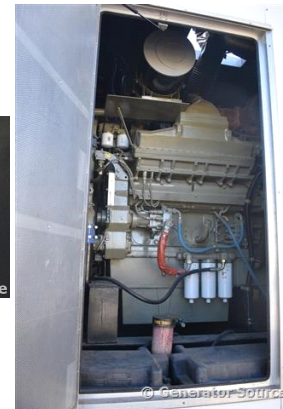

GENERATOR SOURCE

SALES · RENTALS · SERVICE

Cummins - 2000 kW - SOLD

Generator Set Specs

Unit#: 88213

Manufacturer: Cummins

Capacity: 2000 kW

Rating:

Voltage: 3015 Amps @ 480 V

(60 Hz, Three-Phase)

# of Leads: 6

Model#: P1734F

Serial#: X07E223087

Engine Specs

Mfr: Cummins

Year: 2007

Hours: 5

Fuel: Diesel

Model#: QSK60G6

Serial#: 33170708

Description: Cummins 2000 kW Diesel Generator Model #: P1734F, Serial #: X07E223087 Year 2007, 5 Hours, 480 Volt, 3 Phase, Sound Attenuated Enclosure with Base Fuel Tank

Additional Features: Sound Attenuated Enclosure, Auto Start/Stop, Safety Shut Down, 24 Volt Alternator, Dry Pack Air Cleaner, 3200 Amp Circuit Breaker, Muffler, Tank Type Block Heater, Digital Generator Panel, Digital Engine Panel, Engine Mount Radiator, 3800 Gallon Fuel Tank.

Generator Dimensions: 395"L x 116"W x 165"H

Overall Weight: 55,000 lbs.

Price: Call us at 800-853-2073 for a quote

Generator Source thoroughly tests all of our products!

The pricing displayed on our website is subject to change based on deinstallation costs, installation requirements, rigging/disposal, and any other situational variables, but we do try to keep it as up to date as possible.

Copyright © Generator Source. All Rights Reserved. Caterpillar, Detroit, Cummins, Perkins, SDMO, and all other brand names are trademarks of their individual prospective companies.

sales@generatorsource.com - generatorsource.com
303-659-2073 - 1-800-853-2073

FORMERLY
Diesel
SERVICE & SUPPLY