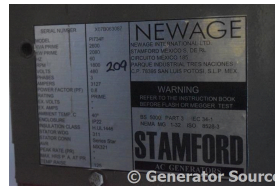

Copyright © Generator Source. All Rights Reserved. Caterpillar, Detroit, Cummins, Perkins, SDMO, and all other brand names are trademarks of their individual prospective companies.

sales@generatorsource.com - generatorsource.com
303-659-2073 - 1-800-853-2073

FORMERLY
Diesel
SERVICE & SUPPLY