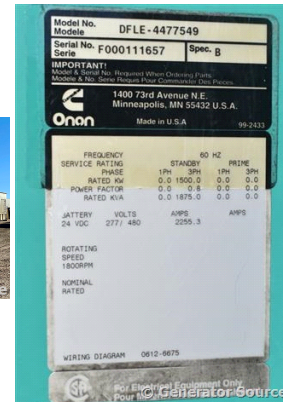

GENERATOR SOURCE

SALES · RENTALS · SERVICE

Cummins - 1500 kW - SOLD

Generator Set Specs

Unit#: 88199
Manufacturer: Cummins
Capacity: 1500 kW
Rating:
Voltage: 2255 Amps @ 480 V
 (60 Hz, Three-Phase)
of Leads: 6
Model#: DFLE4477549
Serial#: F000111657

Engine Specs

Mfr: Cummins
Year: 2000
Hours: 1025
Fuel: Diesel
Model#: KTA50G9
Serial#: 33146143

© Generator Source

Description: Cummins 1500 kW Diesel Generator
 Model #: DFLE4477549 Serial #: F000111657 Year 2000, 1025 Hours, 480 Volt, 3 Phase, 2500 Gallon Base Fuel Tank, Weatherproof Enclosure

Generator Dimensions: 252"L x 110"W x 130"H
 Overall Weight: 55,000 lbs.

Price: Call us at 800-853-2073 for a quote

© Generator Source

© Generator Source

© Generator Source

© Diesel Service & Supply

© Generator Source