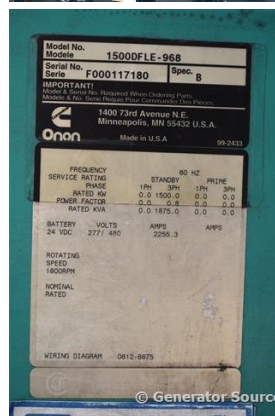

GENERATOR SOURCE

SALES · RENTALS · SERVICE

Cummins - 1500 kW - SOLD

Generator Set Specs

Unit#: 88203
Manufacturer: Cummins
Capacity: 1500 kW
Rating:
Voltage: 2255 Amps @ 480 V
 (60 Hz, Three-Phase)
of Leads: 6
Model#: 1500DFLE968
Serial#: F000117180

Engine Specs

Mfr: Cummins
Year: 2000
Hours: 907
Fuel: Diesel
Model#: KTA50G9
Serial#: 33146113

Description: Cummins 1500 kW Diesel Generator Model #: 1500DFLE968, Serial #: F000117180 Year 2000, 907 Hours, 480 Volt, 3 Phase, 2500 Gallon Base Fuel Tank, Weatherproof Enclosure

Generator Dimensions: 252"L x 110"W x 130"H
 Overall Weight: 50,000 lbs.

Price: Call us at 800-853-2073 for a quote

Generator Source thoroughly tests all of our products!

The pricing displayed on our website is subject to change based on deinstallation costs, installation requirements, rigging/disposal, and any other situational variables, but we do try to keep it as up to date as possible.