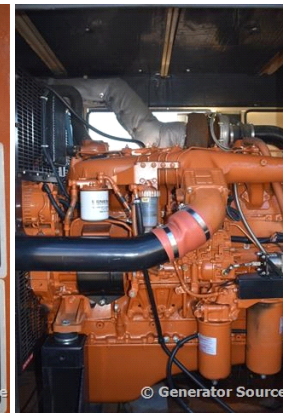

GENERATOR SOURCE

SALES · RENTALS · SERVICE

Generac - 300 kW

Generator Set Specs

Unit#: 88174

Manufacturer: Generac

Capacity: 300 kW

Rating:

Voltage: 451 Amps @ 480 V (60 Hz, Three-Phase)

# of Leads: 12

Model#: 1664430100

Serial#: 2063960

Engine Specs

Mfr: Generac

Year: 2001

Hours: 1000

Fuel: Diesel

Model#: EK130

Serial#: A12711

Description: Generac 300 kW Diesel Generator Model #: 1664430100 Serial #: 2063960 Year 2001, 79 Hours, 480 Volt, 3 Phase, Sound Attenuated Enclosure

Additional Features: Sound Attenuated Enclosure, Auto Start/Stop, Safety Shut Down, 24 Volt Alternator, Dry Pack Air Cleaner, (2) 200 Amp Circuit Breaker, Muffler, Tank Type Block Heater, Digital Generator Panel, Digital Engine Panel, Engine Mount Radiator, 600 Gallon Fuel Tank.

Generator Dimensions: 188"L x 57"W x 95"H

Overall Weight: 13,000 lbs.

Price: Call us at 800-853-2073 for a quote