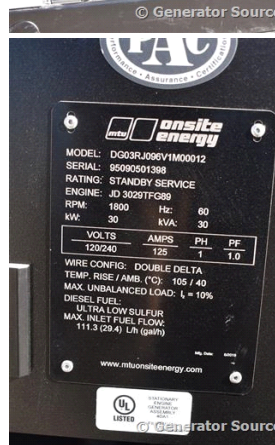

GENERATOR SOURCE

SALES · RENTALS · SERVICE

MTU - 30 kW - SOLD

Generator Set Specs

Unit#: 88161

Manufacturer: MTU

Capacity: 30 kW

Rating:

Voltage: 125 Amps @ 240 V (60 Hz, Single-Phase)

# of Leads: 12

Model#: DG03RJ096V1M00012

Serial#: 95090501396

Engine Specs

Mfr: MTU

Year: 2019

Hours: 0

Fuel: Diesel

Model#: 3029TFG89

Serial#:

CD3029L315531

Description: MTU 30 kW Diesel Generator Model #: DG03RJ096V1M00012, Serial #: 95090501396 Year 2019, 0.1 Hours, 240 Volt, Single Phase, Sound Attenuated Enclosure, ULA 142 Double Walled Fuel Tank, Battery Charger, 105 C Rise, Engine Block Heater, 2 year, 3,000 H

Additional Features: Sound Attenuated Enclosure, Auto Start/Stop, Safety Shut Down, 12 Volt Alternator, Dry Pack Air Cleaner, 125 Amp Circuit Breaker, Muffler, Tank Type Block Heater, Digital Generator Panel, Digital Engine Panel, Engine Mount Radiator, 210 Gallon Fuel Tank.

Overall Dimensions: 96"L x 40"W x 115"H

Overall Weight: 3,500 lbs.

Price: Call us at 800-853-2073 for a quote

Generator Source thoroughly tests all of our products!

The pricing displayed on our website is subject to change based on deinstallation costs, installation requirements, rigging/disposal, and any other situational variables, but we do try to keep it as up to date as possible.