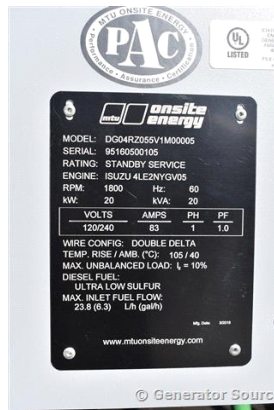

GENERATOR SOURCE

SALES · RENTALS · SERVICE

MTU - 20 kW - JUST ARRIVED - SOLD

Generator Set Specs

Unit#: 88123
Manufacturer: MTU
Capacity: 20 kW
Rating: Standby
Voltage: 83 Amps @ 240 V (60 Hz, Single-Phase)
# of Leads: 12
Model#: DG04RZ055V1M00001
Serial#: 95160500082

Engine Specs

Mfr: MTU
Year: 2018
Hours: 0
Fuel: Diesel
Model#: KV4LE1NYGV04
Serial#: 4LE1659724

Description: MTU 20 kW Diesel Generator Model #: DG04TZ055V1M00001, Serial #: 95160500082 Year 2018, 0.1 Hours, 240 Volt, Single Phase, Sound Attenuated Enclosure, ULA 142 Double Wall Fuel Tank, Battery Charger, 105 C Rise, Engine Block Heater, 2 year, 3,000 hou

Additional Features: Sound Attenuated Enclosure, Auto Start/Stop, Safety Shut Down, 24 Volt Alternator, Dry Pack Air Cleaner, 80 Amp Circuit Breaker, Muffler, Tank Type Block Heater, Digital Generator Panel, Digital Engine Panel, Engine Mount Radiator, 75 Gallon Fuel Tank.

Generator Dimensions: 88"L x 32"W x 80"H
Overall Weight: 2,000 lbs.

Price: Call us at 800-853-2073 for a quote

Generator Source thoroughly tests all of our products!

The pricing displayed on our website is subject to change based on deinstallation costs, installation requirements, rigging/disposal, and any other situational variables, but we do try to keep it as up to date as possible.