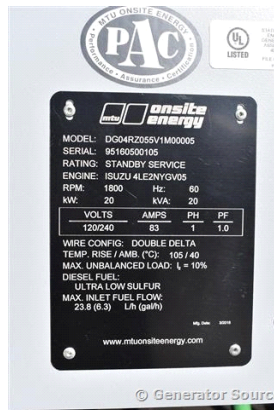

GENERATOR SOURCE

SALES · RENTALS · SERVICE

MTU - 20 kW - SOLD

Generator Set Specs

Unit#: 88121
Manufacturer: MTU
Capacity: 20 kW
Rating:
Voltage: 83 Amps @ 240 V (60 Hz, Single-Phase)
# of Leads: 12
Model#: DG04RZ055V1M00004
Serial#: 95160500090

Engine Specs

Mfr: MTU
Year: 2018
Hours: 0
Fuel: Diesel
Model#: LV4LEZNYGV05
Serial#: 4LE2676350

Description: MTU 20 kW Diesel Generator Model #: DG04RZ055V1M0004 Serial #: 95160500090 Year 2018, 0.1 Hours, 240 Volt, Single Phase, Sound Attenuated Enclosure ULA 142 Double Wall Fuel Tank Battery Charger 105 C Rise Engine Block Heater 2 year, 3,000 hour MTU f

Additional Features: Sound Attenuated Enclosure, Auto Start/Stop, Safety Shut Down, 12 Volt Alternator, Dry Pack Air Cleaner, 80 Amp Circuit Breaker, Muffler, Tank Type Block Heater, Digital Generator Panel, Digital Engine Panel, Engine Mount Radiator, 75 Gallon Fuel Tank.

Generator Dimensions: 88"L x 32"W x 80"H
Overall Weight: 2,000 lbs.

Price: Call us at 800-853-2073 for a quote

Generator Source thoroughly tests all of our products!

The pricing displayed on our website is subject to change based on deinstallation costs, installation requirements, rigging/disposal, and any other situational variables, but we do try to keep it as up to date as possible.