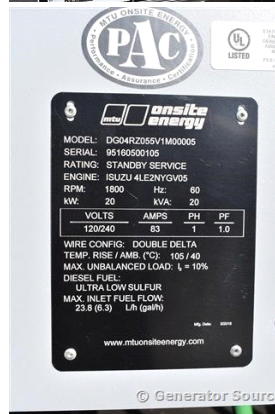

GENERATOR SOURCE

SALES · RENTALS · SERVICE

MTU - 20 kW - SOLD

Generator Set Specs

Unit#: 88119

Manufacturer: MTU

Capacity: 20 kW

Rating:

Voltage: 83 Amps @ 240 V (60 Hz, Single-Phase)

# of Leads: 12

Model#: DG04RZ055V1M00005

Serial#: 95160500105

Engine Specs

Mfr: MTU

Year: 2018

Hours: 0

Fuel: Diesel

Model#: LV4LE2NYGV05

Serial#:

4LE2G74729

Description: MTU 20 kW Diesel Generator Model #: DG04RZ055V1M00005 Serial #: 95160500105 Year 2018, 0.1 Hours, 240 Volt, Single Phase, Sound Attenuated Enclosure ULA 142 Double Wall Fuel Tank Battery Charger 105 C Rise Engine Block Heater 2 year, 3,000 hour MTU

Additional Features: Sound Attenuated Enclosure, Auto Start/Stop, Safety Shut Down, 12 Volt Alternator, Dry Pack Air Cleaner, 80 Amp Circuit Breaker, Muffler, Tank Type Block Heater, Digital Generator Panel, Digital Engine Panel, Engine Mount Radiator, 75 Gallon Fuel Tank.

Generator Dimensions: 86"L x 46"W x 81"H

Overall Weight: 2,000 lbs.

Price: Call us at 800-853-2073 for a quote

Generator Source thoroughly tests all of our products!

The pricing displayed on our website is subject to change based on deinstallation costs, installation requirements, rigging/disposal, and any other situational variables, but we do try to keep it as up to date as possible.

Copyright © Generator Source. All Rights Reserved. Caterpillar, Detroit, Cummins, Perkins, SDMO, and all other brand names are trademarks of their individual prospective companies.

sales@generatorsource.com - generatorsource.com
303-659-2073 - 1-800-853-2073

FORMERLY
Diesel
SERVICE & SUPPLY