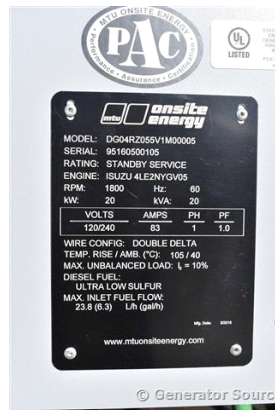

GENERATOR SOURCE

SALES · RENTALS · SERVICE

MTU - 20 kW - SOLD

Generator Set Specs

Unit#: 88122
Manufacturer: MTU
Capacity: 20 kW
Rating:
Voltage: 83 Amps @ 240 V (60 Hz, Single-Phase)
# of Leads: 12
Model#: DG04RZ055V1M00001
Serial#: 95160500078

Engine Specs

Mfr: MTU
Year: 2018
Hours: 0.1
Fuel: Diesel
Model#: KV4LE1NYGV04
Serial#: 4LE1660021

Description: MTU 20 kW Diesel Generator Model #: DG04RZ055V1M00001, Serial #: 95160500078 Year 2018, 0.1 Hours, 240 Volt, Single Phase, Sound Attenuated Enclosure, ULA 142 Double Wall Fuel Tank, Battery Charger, 105 C Rise, Engine Block Heater, 2 year, 3,000 hour

Additional Features: Sound Attenuated Enclosure, Auto Start/Stop, Safety Shut Down, 24 Volt Alternator, Dry Pack Air Cleaner, 80 Amp Circuit Breaker, Muffler, Tank Type Block Heater, Digital Generator Panel, Digital Engine Panel, Engine Mount Radiator, 75 Gallon Fuel Tank.

Generator Dimensions: 88"L x 32"W x 80"H
Overall Weight: 2,000 lbs.

Price: Call us at 800-853-2073 for a quote

Generator Source thoroughly tests all of our products!

The pricing displayed on our website is subject to change based on deinstallation costs, installation requirements, rigging/disposal, and any other situational variables, but we do try to keep it as up to date as possible.