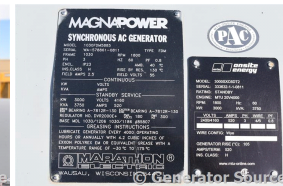

Copyright © Generator Source. All Rights Reserved. Caterpillar, Detroit, Cummins, Perkins, SDMO, and all other brand names are trademarks of their individual prospective companies.

sales@generatorsource.com - generatorsource.com
303-659-2073 - 1-800-853-2073

FORMERLY
Diesel
SERVICE & SUPPLY