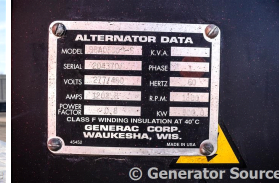

Copyright © Generator Source. All Rights Reserved. Caterpillar, Detroit, Cummins, Perkins, SDMO, and all other brand names are trademarks of their individual prospective companies.

sales@generatorsource.com - generatorsource.com
303-659-2073 - 1-800-853-2073

FORMERLY
Diesel
SERVICE & SUPPLY