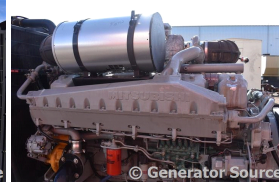

Copyright © Generator Source. All Rights Reserved. Caterpillar, Detroit, Cummins, Perkins, SDMO, and all other brand names are trademarks of their individual prospective companies.

sales@generatorsource.com - generatorsource.com
303-659-2073 - 1-800-853-2073

FORMERLY
Diesel
SERVICE & SUPPLY