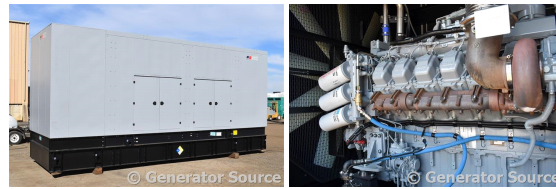

Hours: 0.5

Fuel: Diesel

Model#:

16V2000G86S

Serial#: 5452000237

Description: MTU 1000 kW Diesel Generator Model #: 16V2000G86S Serial #: 95020500944 Year 2020, .5 Hours, 480 Volt, 3 Phase, Sound Attenuated Enclosure

Additional Features: Sound Attenuated Enclosure, Auto Start/Stop, Safety Shut Down, 24 Volt Alternator, Dry Pack Air Cleaner, 1600 Amp Circuit Breaker, Muffler, Tank Type Block Heater, Digital Generator Panel, Standard Engine Panel, Engine Mount Radiator, 2200 Gallon Fuel Tank.