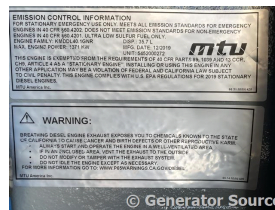

Generator Source thoroughly tests all of our products!

The pricing displayed on our website is subject to change based on deinstallation costs, installation requirements, rigging/disposal, and any other situational variables, but we do try to keep it as up to date as possible.