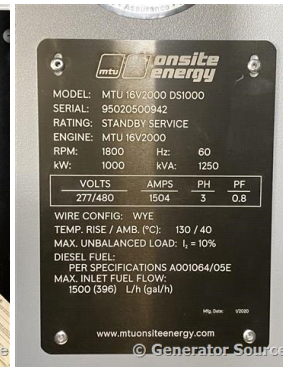

GENERATOR SOURCE

SALES · RENTALS · SERVICE

MTU - 1000 kW - JUST ARRIVED

Generator Set Specs

Unit#: 711118
Manufacturer: MTU
Capacity: 1000 kW
Rating:
Voltage: 1504 Amps @ 480 V
(60 Hz, Three-Phase)
# of Leads: 6
Model#: 16V2000G86S
Serial#: 95020500942

Engine Specs

Mfr: MTU
Year: 2020
Hours: 0.5
Fuel: Diesel
Model#: 16V2000272
Serial#: 5452000272

Description: MTU 1000 kW Diesel Generator Model #: 16V2000G86S Serial#: 5452000272 Year 2020, .5 Hours, 480 Volt, 3 Phase, Sound Attenuated Enclosure with 2200 Gallon Fuel Tank

Additional Features: Sound Attenuated Enclosure, Auto Start/Stop, Safety Shut Down, 24 Volt Alternator, Dry Pack Air Cleaner, 1600 Amp Circuit Breaker, Muffler, Tank Type Block Heater, Digital Generator Panel, Digital Engine Panel, Engine Mount Radiator, 2200 Gallon Fuel Tank.

Generator Dimensions: 346"L x 107"W x 160"H
Overall Weight: 42,000 lbs.

Price: Call us at 800-853-2073 for a quote

Generator Source thoroughly tests all of our products!

The pricing displayed on our website is subject to change based on deinstallation costs, installation requirements, rigging/disposal, and any other situational variables, but we do try to keep it as up to date as possible.