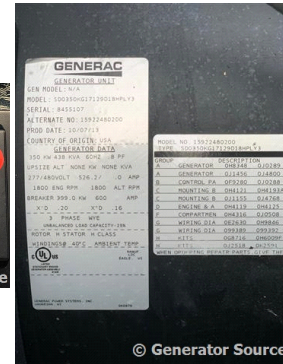

GENERATOR SOURCE

SALES · RENTALS · SERVICE

Generac - 350 kW

Generator Set Specs

Unit#: 88102

Manufacturer: Generac

Capacity: 350 kW

Rating:

Voltage: 526 Amps @ 480 V (60 Hz, Three-Phase)

of Leads: 6

Model#:

SD0350KG17129D18HPLY3

Serial#: 8455107

Engine Specs

Mfr: Generac

Year: 2013

Hours: 133

Fuel: Diesel

Model#: F3BE9685A

-EXXX

Serial#:

Description: Generac 350 kW Diesel Generator Model #: SD0350KG17129D18HPLY3 Serial #: 8455107 Year 2013, 133 Hours, 480 Volt, 3 Phase, Sound Attenuated Enclosure with 24 Hour Base Fuel Tank

Generator Dimensions: 180" x 57" x 135"

Overall Weight: 12,000 lbs.

Price: Call us at 800-853-2073 for a quote

Generator Source thoroughly tests all of our products!

The pricing displayed on our website is subject to change based on deinstallation costs, installation requirements, rigging/disposal, and any other situational variables, but we do try to keep it as up to date as possible.