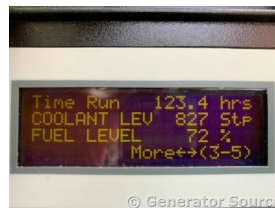

Price: Call us at 800-853-2073 for a quote

Generator Source thoroughly tests all of our products!

The pricing displayed on our website is subject to change based on deinstallation costs, installation requirements, rigging/disposal, and any other situational variables, but we do try to keep it as up to date as possible.

Copyright © Generator Source. All Rights Reserved. Caterpillar, Detroit, Cummins, Perkins, SDMO, and all other brand names are trademarks of their individual prospective companies.

sales@generatorsource.com - generatorsource.com
303-659-2073 - 1-800-853-2073

FORMERLY
Diesel
SERVICE & SUPPLY