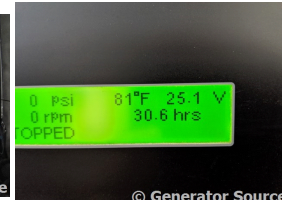

Copyright © Generator Source. All Rights Reserved. Caterpillar, Detroit, Cummins, Perkins, SDMO, and all other brand names are trademarks of their individual prospective companies.

sales@generatorsource.com - generatorsource.com
303-659-2073 - 1-800-853-2073

FORMERLY
Diesel
SERVICE & SUPPLY