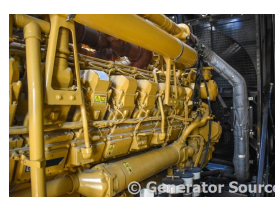

Copyright © Generator Source. All Rights Reserved. Caterpillar, Detroit, Cummins, Perkins, SDMO, and all other brand names are trademarks of their individual prospective companies.

sales@generatorsource.com - generatorsource.com
303-659-2073 - 1-800-853-2073

FORMERLY
Diesel
SERVICE & SUPPLY