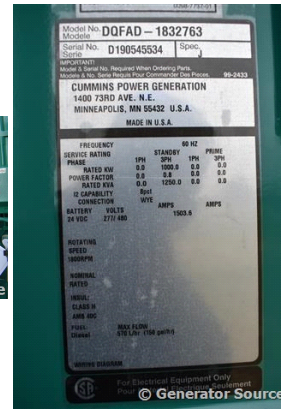

GENERATOR SOURCE

SALES · RENTALS · SERVICE

Cummins - 1000 kW - SOLD

Generator Set Specs

Unit#: 711110
Manufacturer: Cummins
Capacity: 1000 kW
Rating: Standby
Voltage: 1504 Amps @ 480 V
(60 Hz, Three-Phase)
# of Leads: 6
Model#: DQFAD-1832759
Serial#: D190545534

Engine Specs

Mfr: Cummins
Year: 2019
Hours: 0
Fuel: Diesel
Model#: QST30-G5
NR2
Serial#: 37278153

Description: . - 2 Year Manufacturers Warranty - PowerCommand Controller - 24 Hour Base Fuel Tank - DOM 4-2019

Additional Features: Weatherproof Enclosure, Auto Start/Stop, Safety Shut Down, 24 Volt Alternator, Dry Pack Air Cleaner, 1600 Amp Circuit Breaker, Muffler, Tank Type Block Heater, Digital Generator Panel, Digital Engine Panel, Engine Mount Radiator, 1974 Gallon Fuel Tank.

Overall Dimensions: 292"L X 102"W X 144"H
Overall Weight: 30,000 lbs.

Price: Call us at 800-853-2073 for a quote

Generator Source thoroughly tests all of our products!

The pricing displayed on our website is subject to change based on deinstallation costs, installation requirements, rigging/disposal, and any other situational variables, but we do try to keep it as up to date as possible.

Copyright © Generator Source. All Rights Reserved. Caterpillar, Detroit, Cummins, Perkins, SDMO, and all other brand names are trademarks of their individual prospective companies.

sales@generatorsource.com - generatorsource.com
303-659-2073 - 1-800-853-2073

FORMERLY
Diesel
SERVICE & SUPPLY