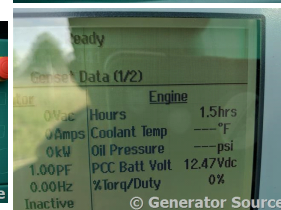

Generator Source thoroughly tests all of our products!

The pricing displayed on our website is subject to change based on deinstallation costs, installation requirements, rigging/disposal, and any other situational variables, but we do try to keep it as up to date as possible.

Copyright © Generator Source. All Rights Reserved. Caterpillar, Detroit, Cummins, Perkins, SDMO, and all other brand names are trademarks of their individual prospective companies.

sales@generatorsource.com - generatorsource.com
303-659-2073 - 1-800-853-2073

FORMERLY
Diesel
SERVICE & SUPPLY