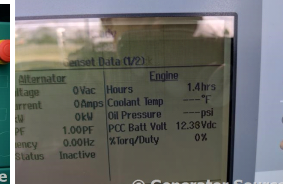

GENERATOR SOURCE

SALES · RENTALS · SERVICE

Cummins - 1000 kW

Generator Set Specs

Unit#: 711111
Manufacturer: Cummins
Capacity: 1000 kW
Rating:
Voltage: 1504 Amps @ 480 V
(60 Hz, Three-Phase)
# of Leads: 6
Model#: DQFAD-1832759
Serial#: D190545535

Engine Specs

Mfr: Cummins
Year: 2019
Hours: 20
Fuel: Diesel
Model#: QST30-G5
NR2
Serial#: 37278158

Description: Cummins 1000 kW Diesel Generator Set Model #DQFAD-1832759, Serial #D190545535 Year 2019, 1.4 Hours Run, 480 Volt, 3 Phase, Weatherproof Enclosure, 1974 Base Fuel Tank.

Additional Features: Weatherproof Enclosure, Auto Start/Stop, Safety Shut Down, 24 Volt Alternator, Dry Pack Air Cleaner, 1600 Amp Circuit Breaker, Muffler, Tank Type Block Heater, Digital Generator Panel, Digital Engine Panel, Engine Mount Radiator, 1974 Gallon Fuel Tank.

Overall Dimensions: 292"L X 102"W X 144"H
Overall Weight: 30,000 lbs.

Price: Call us at 800-853-2073 for a quote

Generator Source thoroughly tests all of our products!

The pricing displayed on our website is subject to change based on deinstallation costs, installation requirements, rigging/disposal, and any other situational variables, but we do try to keep it as up to date as possible.

Copyright © Generator Source. All Rights Reserved. Caterpillar, Detroit, Cummins, Perkins, SDMO, and all other brand names are trademarks of their individual prospective companies.

sales@generatorsource.com - generatorsource.com
303-659-2073 - 1-800-853-2073