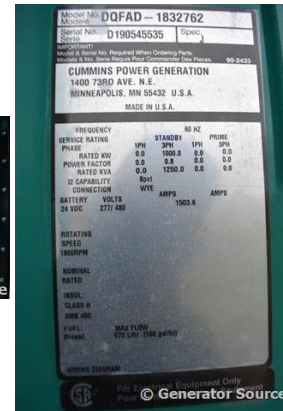

GENERATOR SOURCE

SALES · RENTALS · SERVICE

Cummins - 1000 kW

Generator Set Specs

Unit#: 711111
Manufacturer: Cummins
Capacity: 1000 kW
Rating:
Voltage: 1504 Amps @ 480 V
(60 Hz, Three-Phase)
# of Leads: 6
Model#: DQFAD-1832759
Serial#: D190545535

Engine Specs

Mfr: Cummins
Year: 2019
Hours: 20
Fuel: Diesel
Model#: QST30-G5
NR2
Serial#: 37278158

Description: Cummins 1000 kW Diesel Generator Set Model #DQFAD-1832759, Serial #D190545535 Year 2019, 1.4 Hours Run, 480 Volt, 3 Phase, Weatherproof Enclosure, 1974 Base Fuel Tank.

Additional Features: Weatherproof Enclosure, Auto Start/Stop, Safety Shut Down, 24 Volt Alternator, Dry Pack Air Cleaner, 1600 Amp Circuit Breaker, Muffler, Tank Type Block Heater, Digital Generator Panel, Digital Engine Panel, Engine Mount Radiator, 1974 Gallon Fuel Tank.

Overall Dimensions: 292"L X 102"W X 144"H
Overall Weight: 30,000 lbs.

Price: Call us at 800-853-2073 for a quote