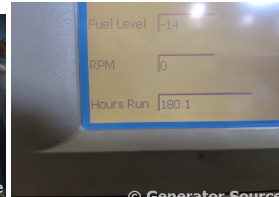

GENERATOR SOURCE

SALES · RENTALS · SERVICE

Generac - 500 kW

Generator Set Specs

Unit#: 87977
Manufacturer: Generac
Capacity: 500 kW
Rating:
Voltage: 752 Amps @ 277/480 V (60 Hz, Three-Phase)
# of Leads: 4
Model#: MD500
Serial#: 2094464

Engine Specs

Mfr: Generac
Year: 2006
Hours: 185
Fuel: Diesel
Model#: P180LE
Serial#:
EASOC600682

Description: Generac 500 kW Diesel Generator Set Model #: MD500 Serial #: 2094464 Year 2006, 185 Hours Run, 277/480 Volt, 3 Phase, 1026 Gallon Base Fuel Tank.

Additional Features: Auto Start/Stop, Safety Shut Down, 24 Volt Alternator, Dry Pack Air Cleaner, 800 Amp Circuit Breaker, Muffler, Tank Type Block Heater, Generator Panel, Digital Engine Panel, Engine Mount Radiator, 1026 Gallon Fuel Tank.

Generator Dimensions: 139"L X 56"W X 73"H
Overall Weight: 9,000 lbs.

Price: Call us at 800-853-2073 for a quote

Generator Source thoroughly tests all of our products!

The pricing displayed on our website is subject to change based on deinstallation costs, installation requirements, rigging/disposal, and any other situational variables, but we do try to keep it as up to date as possible.

Copyright © Generator Source. All Rights Reserved. Caterpillar, Detroit, Cummins, Perkins, SDMO, and all other brand names are trademarks of their individual prospective companies.

sales@generatorsource.com - generatorsource.com
303-659-2073 - 1-800-853-2073