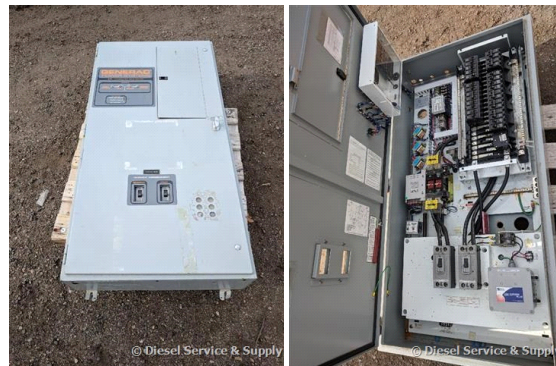

### Generator Set Specs

**Unit#:** 87837

**Manufacturer:** Generac

**Capacity:** 200 kW

**Rating:**

**Voltage:** @ 240 V (60 Hz, Single-Phase)

**# of Leads:**

**Model#:** 0048762

### Engine Specs

**Mfr:** Generac

**Year:**

**Hours:** 0

**Fuel:**

**Model#:**

**Serial#:**

**Description:** Generac 200 Amp ATS, Model #: 0048762, Serial #: 4074835, 240 Volt, Single Phase. 12"D X 30"W X 64"H

**Additional Features:** Full Enclosure.

Overall Weight: 200 lbs.

**Price:** Call us at 800-853-2073 for a quote

© Diesel Service & Supply

© Diesel Service & Supply

© Diesel Service & Supply