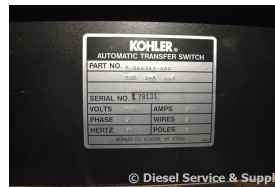

Copyright © Generator Source. All Rights Reserved. Caterpillar, Detroit, Cummins, Perkins, SDMO, and all other brand names are trademarks of their individual prospective companies.

sales@generatorsource.com - generatorsource.com
303-659-2073 - 1-800-853-2073

FORMERLY
Diesel
SERVICE & SUPPLY