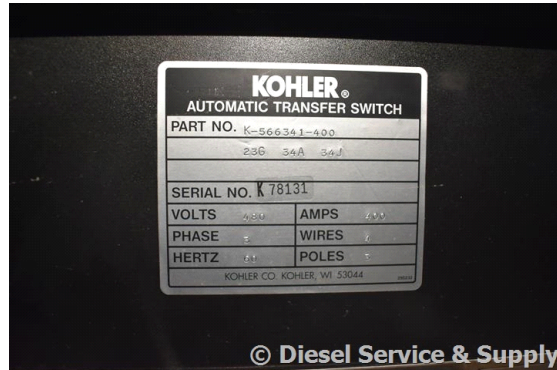

GENERATOR SOURCE

SALES · RENTALS · SERVICE

Kohler - 400 Amp ATS

Generator Set Specs

Unit#: 86983

Manufacturer: Kohler

Capacity: 400 kW

Rating:

Voltage: @ 480 V (60 Hz, Three-Phase)

# of Leads:

Model#: K566341400

Serial#: K78131

Engine Specs

Mfr: Kohler

Year:

Hours: 0

Fuel:

Model#:

Serial#:

Description: Kohler 400 Amp ATS Model #: K566341400 Serial #: K78131 480 Volt, 3 Phase, Nema 1

Additional Features: Full Enclosure.

Overall Weight: 0 lbs.

Price: Call us at 800-853-2073 for a quote

Generator Source thoroughly tests all of our products!

The pricing displayed on our website is subject to change based on deinstallation costs, installation requirements, rigging/disposal, and any other situational variables, but we do try to keep it as up to date as possible.

Copyright © Generator Source. All Rights Reserved. Caterpillar, Detroit, Cummins, Perkins, SDMO, and all other brand names are trademarks of their individual prospective companies.

sales@generatorsource.com - generatorsource.com
303-659-2073 - 1-800-853-2073

FORMERLY
Diesel
SERVICE & SUPPLY