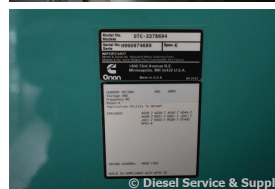

Copyright © Generator Source. All Rights Reserved. Caterpillar, Detroit, Cummins, Perkins, SDMO, and all other brand names are trademarks of their individual prospective companies.

sales@generatorsource.com - generatorsource.com
303-659-2073 - 1-800-853-2073

FORMERLY
Diesel
SERVICE & SUPPLY