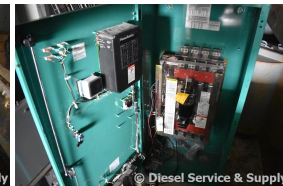

Copyright © Generator Source. All Rights Reserved. Caterpillar, Detroit, Cummins, Perkins, SDMO, and all other brand names are trademarks of their individual prospective companies.

sales@generatorsource.com - generatorsource.com
303-659-2073 - 1-800-853-2073

FORMERLY
Diesel
SERVICE & SUPPLY