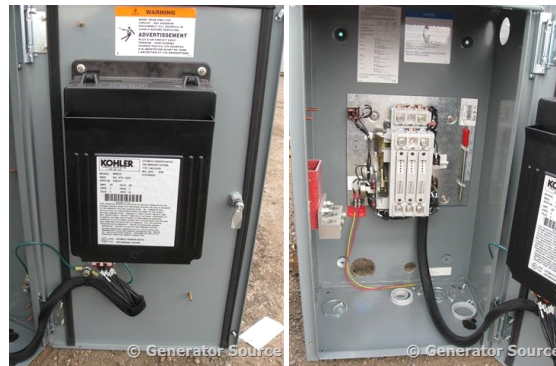

Voltage: @ 240 V (60 Hz, Three
-Phase)

of Leads:

Model#: KSS-DFTA-02255

Serial#: K2204147

Engine Specs

Mfr: Kohler

Year:

Hours: 0

Fuel:

Model#:

Serial#:

Description: Kohler 225 Amp ATS Model #: KSS-DFTA-02255 Serial #: K2204147 225 Amp, 240 Volts, 3 Phase, Nema 1

Additional Features: Full Enclosure.

Overall Weight: 0 lbs.

Price: Call us at 800-853-2073 for a quote