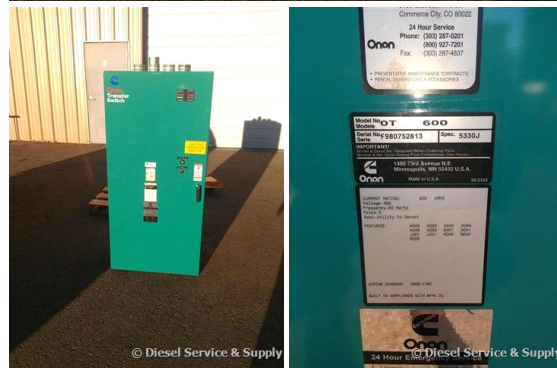

© Diesel Service & Supply

© Diesel Service & Supply

© Diesel Service & Supply