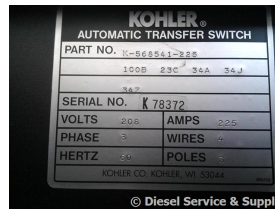

GENERATOR SOURCE

SALES · RENTALS · SERVICE

Kohler - 225 Amp ATS

Generator Set Specs

Unit#: 85984

Manufacturer: Kohler

Capacity: 225 kW

Rating:

Voltage: @ 208 V (60 Hz, Three-Phase)

of Leads:

Model#: K568541225

Serial#: K78372

Engine Specs

Mfr: Kohler

Year:

Hours: 0

Fuel:

Model#:

Serial#:

Description: Kohler 225 Amp ATS Model #: K568541225 Serial #: K78372 3 Phase, 208 Volt, Nema 1, 4 Wire

Additional Features: Full Enclosure.

Overall Weight: 100 lbs.

Price: Call us at 800-853-2073 for a quote