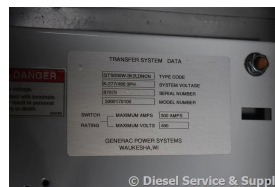

Copyright © Generator Source. All Rights Reserved. Caterpillar, Detroit, Cummins, Perkins, SDMO, and all other brand names are trademarks of their individual prospective companies.

sales@generatorsource.com - generatorsource.com
303-659-2073 - 1-800-853-2073

FORMERLY
Diesel
SERVICE & SUPPLY