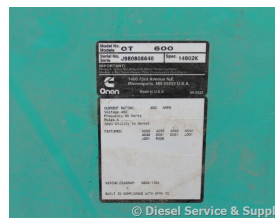

## Onan - 600 Amp ATS

### Generator Set Specs

**Unit#:** 85837

**Manufacturer:** Onan

**Capacity:** 600 kW

**Rating:**

**Voltage:** @ 480 V (60 Hz, Three-Phase)

**# of Leads:**

**Model#:** OT600

### Engine Specs

**Mfr:** Onan

**Year:** 1998

**Hours:** 0

**Fuel:**

**Model#:**

**Serial#:**

**Description:** Onan 600 Amp ATS Model #: OT600  
Serial #: J980808640 3 Phase, 480 Volt, Nema 1, 4 Wire

**Additional Features:** Full Enclosure.

Overall Weight: 250 lbs.

**Price:** Call us at 800-853-2073 for a quote

**Generator Source thoroughly tests all of our products!**

The pricing displayed on our website is subject to change based on deinstallation costs, installation requirements, rigging/disposal, and any other situational variables, but we do try to keep it as up to date as possible.