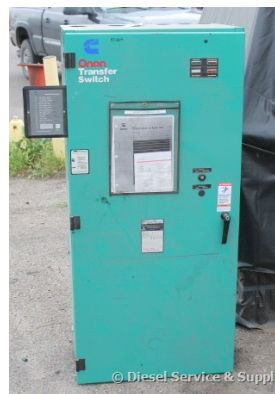

## Onan - 600 Amp ATS

### Generator Set Specs

**Unit#:** 85837

**Manufacturer:** Onan

**Capacity:** 600 kW

**Rating:**

**Voltage:** @ 480 V (60 Hz, Three-Phase)

**# of Leads:**

**Model#:** OT600

**Additional Features:** Full Enclosure.

Overall Weight: 250 lbs.

**Price:** Call us at 800-853-2073 for a quote

**Generator Source thoroughly tests all of our products!**

The pricing displayed on our website is subject to change based on deinstallation costs, installation requirements, rigging/disposal, and any other situational variables, but we do try to keep it as up to date as possible.