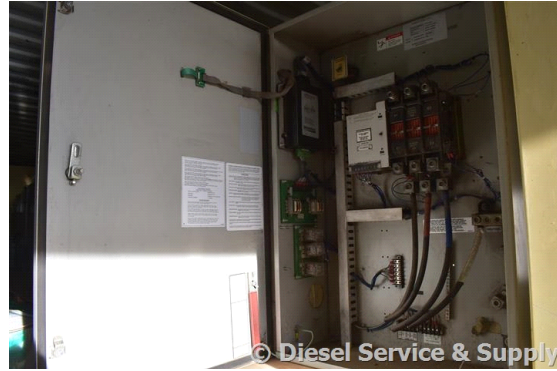

GENERATOR SOURCE

SALES · RENTALS · SERVICE

Generac - 150 Amp ATS

Generator Set Specs

Unit#: 85146

Manufacturer: Generac

Capacity: 150 kW

Rating:

Voltage: 150 Amps @ 208 V (60 Hz, Three-Phase)

of Leads:

Model#: 10921470100

Serial#: 99457

Engine Specs

Mfr: Generac

Year:

Hours: 0

Fuel:

Model#:

Serial#:

© Diesel Service & Supply

© Diesel Service & Supply

© Diesel Service & Supply

© Diesel Service & Supply

Description: Generac 150 Amp ATS Model #: 10921470100 Serial #: 99457 3 Phase, 208 Volt, Nema 3, 3 Pole, 4 Wire

Additional Features: Full Enclosure.

Overall Dimensions: 37" H x 27" W x 13" D

Overall Weight: 100 lbs.

Price: Call us at 800-853-2073 for a quote

Generator Source thoroughly tests all of our products!

The pricing displayed on our website is subject to change based on deinstallation costs, installation requirements, rigging/disposal, and any other situational variables, but we do try to keep it as up to date as possible.