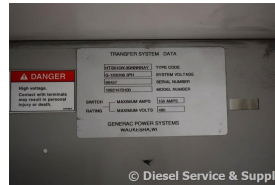

GENERATOR SOURCE

SALES · RENTALS · SERVICE

Generac - 150 Amp ATS

Generator Set Specs

Unit#: 85146

Manufacturer: Generac

Capacity: 150 kW

Rating:

Voltage: 150 Amps @ 208 V (60 Hz, Three-Phase)

of Leads:

Model#: 10921470100

Serial#: 99457

Engine Specs

Mfr: Generac

Year:

Hours: 0

Fuel:

Model#:

Serial#:

© Diesel Service & Supply

© Diesel Service & Supply

© Diesel Service & Supply

© Diesel Service & Supply

Description: Generac 150 Amp ATS Model #: 10921470100 Serial #: 99457 3 Phase, 208 Volt, Nema 3, 3 Pole, 4 Wire

Additional Features: Full Enclosure.

Overall Dimensions: 37" H x 27" W x 13" D

Overall Weight: 100 lbs.

Price: Call us at 800-853-2073 for a quote

Generator Source thoroughly tests all of our products!

The pricing displayed on our website is subject to change based on deinstallation costs, installation requirements, rigging/disposal, and any other situational variables, but we do try to keep it as up to date as possible.