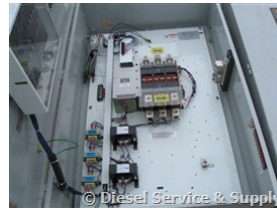

## Generac - 300 Amp ATS

### Generator Set Specs

**Unit#:** 85029

**Manufacturer:** Generac

**Capacity:** 300 kW

**Rating:**

**Voltage:** 300 Amps @ 277/480

V

**# of Leads:**

### Engine Specs

**Mfr:** Generac

**Year:**

**Hours:** 0

**Fuel:**

**Model#:**

**Serial#:**

**Description:** Generac 300 Amp ATS Serial #4474430100, 480 Volt, 3 Phase, Nema 1.

### **Additional Features:**

Overall Dimensions: 49" H x 31" W x 12.5" D

Overall Weight: 400 lbs.

**Price:** Call us at 800-853-2073 for a quote