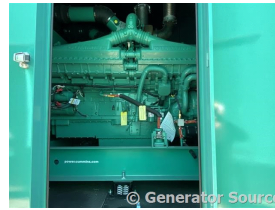

Copyright © Generator Source. All Rights Reserved. Caterpillar, Detroit, Cummins, Perkins, SDMO, and all other brand names are trademarks of their individual prospective companies.

sales@generatorsource.com - generatorsource.com
303-659-2073 - 1-800-853-2073

FORMERLY
Diesel
SERVICE & SUPPLY