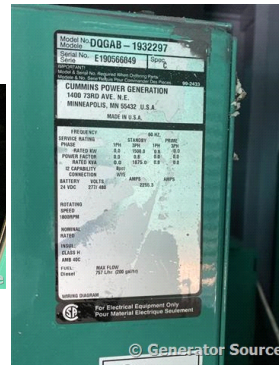

GENERATOR SOURCE

SALES · RENTALS · SERVICE

Cummins - 1500 kW - Brand New - SOLD

Generator Set Specs

Unit#: 711105

Manufacturer: Cummins

Capacity: 1500 kW

Rating:

Voltage: 2255 Amps @ 480 V
(60 Hz, Three-Phase)

of Leads: 6

Model#: DQGAB-1932297

Serial#: E190566049

Engine Specs

Mfr: Cummins

Year: 2019

Hours: 0.5

Fuel: Diesel

Model#: QSK50G4

Serial#: 25444288

Description: Cummins 1500 kW Diesel Generator Model #: DQGAB-1932297 Serial #: E190566049 Year 2019, 0.5 Hours, 480 Volt, 3 Phase, Weatherproof Enclosure

Additional Features: Weatherproof Enclosure, Auto Start/Stop, Safety Shut Down, 24 Volt Alternator, Dry Pack Air Cleaner, 2500 Amp Circuit Breaker, Muffler, Tank Type Block Heater, Generator Panel, Digital Engine Panel, Engine Mount Radiator, 2750 Gallon Fuel Tank.

Overall Dimensions: 380"L x 122"W x 158"H

Overall Weight: 50,000 lbs.

Price: Call us at 800-853-2073 for a quote

Generator Source thoroughly tests all of our products!

The pricing displayed on our website is subject to change based on deinstallation costs, installation requirements, rigging/disposal, and any other situational variables, but we do try to keep it as up to date as possible.