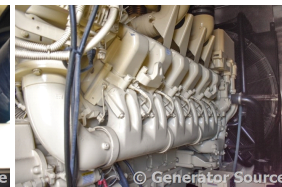

© Generator Source

Copyright © Generator Source. All Rights Reserved. Caterpillar, Detroit, Cummins, Perkins, SDMO, and all other brand names are trademarks of their individual prospective companies.

sales@generatorsource.com - generatorsource.com

303-659-2073 - 1-800-853-2073

FORMERLY
Diesel
SERVICE & SUPPLY