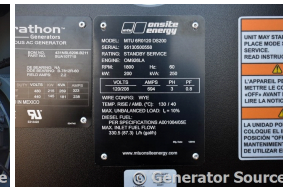

Voltage: 694 Amps @ 208 V (60 Hz, Three-Phase)

of Leads: 12

Model#: DS200

Serial#: 95130500558

Engine Specs

Mfr: MTU

Year: 2019

Hours: 0

Fuel: Diesel

Model#: OM926LA

Serial#: 926.986-C-1154495

Description: MTU 200 kW Diesel Generator Set Model #DS200, Serial #95130500558 Year 2019, 0 Hours Run, 208 Volt, 3 Phase, Weatherproof Enclosure, 400 Gallon Base Fuel Tank.

Additional Features: Weatherproof Enclosure, Auto Start/Stop, Safety Shut Down, 12 Volt Alternator, Dry Pack Air Cleaner, 800 Amp Circuit Breaker, Muffler, Tank Block Heater, Digital Generator Panel, Digital Engine Panel, Engine Mount Radiator, 400 Gallon Fuel Tank.