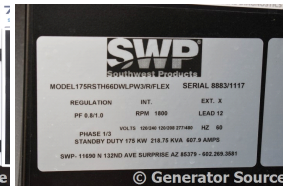

GENERATOR SOURCE

SALES · RENTALS · SERVICE

SWP - GS220 - Out On Rent

Generator Set Specs

Unit#: 71050
Manufacturer: SWP
Capacity: 175 kW
Rating:
Voltage: 729 / 608 / 264 Amps @ 240 / 208 / 480 V (60 Hz, Voltage Selector Switch)
# of Leads: 12
Model#: GS220
Serial#: 8883/1117

Engine Specs

Mfr: SWP
Year: 2018
Hours: 69
Fuel: Diesel
Model#: 1106D-E66TA
Serial#: R006018A

Description: SWP 175 kW Trailerized Diesel Generator Set Model #GS220, Serial #8883/1117 Year 2018, 2.5 Hours, Voltage Selector (120/240-120/208-277/480), Sound Attenuated Enclosure on Trailer, 230 Gallon Fuel Tank.

Additional Features: Trailer-Mounted Sound Attenuated Enclosure, Auto Start/Stop, Safety Shut Down, 12 Volt Alternator, Dry Pack Air Cleaner, 600 Amp Circuit Breaker, Muffler, Tank Type Block Heater, Analog and Digital Generator Panel, Digital Engine Panel, Engine Mount Radiator, 230 Gallon Fuel Tank.

Overall Dimensions: 231"L X 82"W X 87"H

Overall Weight: 10,100 lbs.

Price: Call us at 800-853-2073 for a quote

Generator Source thoroughly tests all of our products!

The pricing displayed on our website is subject to change based on deinstallation costs, installation requirements, rigging/disposal, and any other situational variables, but we do try to keep it as up to date as possible.

Copyright © Generator Source. All Rights Reserved. Caterpillar, Detroit, Cummins, Perkins, SDMO, and all other brand names are trademarks of their individual prospective companies.

sales@generatorsource.com - generatorsource.com
303-659-2073 - 1-800-853-2073