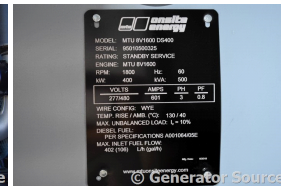

### Generator Set Specs

**Unit#:** 71024

**Manufacturer:** MTU

**Capacity:** 400 kW

**Rating:**

**Voltage:** 601 Amps @ 480 V (60

Hz, Three-Phase)

**# of Leads:** 12

16501003887

**Description:** MTU 400 kW Diesel Generator Set Model #DS400, Serial #95010500325 Year 2018, 0 Hours Run, 480 Volt, 3 Phase, Weatherproof Enclosure, 650 Gallon Double Wall Base Fuel Tank.

**Additional Features:** Weatherproof Enclosure, Auto Start/Stop, Safety Shut Down, 24 Volt Alternator, Dry Pack Air Cleaner, 600 Amp Circuit Breaker, Muffler, Tank Type Block Heater, Digital Generator Panel, Digital Engine Panel, Engine Mount Radiator, 650 Gallon Double Wall Base Fuel Tank.