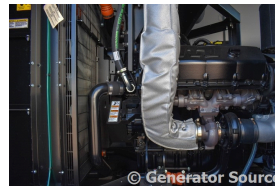

16501003887

**Description:** MTU 400 kW Diesel Generator Set Model #DS400, Serial #95010500325 Year 2018, 0 Hours Run, 480 Volt, 3 Phase, Weatherproof Enclosure, 650 Gallon Double Wall Base Fuel Tank.

**Additional Features:** Weatherproof Enclosure, Auto Start/Stop, Safety Shut Down, 24 Volt Alternator, Dry Pack Air Cleaner, 600 Amp Circuit Breaker, Muffler, Tank Type Block Heater, Digital Generator Panel, Digital Engine Panel, Engine Mount Radiator, 650 Gallon Double Wall Base Fuel Tank.