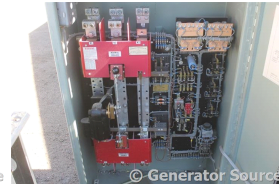

GENERATOR SOURCE

SALES · RENTALS · SERVICE

Russelectric - 600 Amp

Generator Set Specs

Unit#: 87584

Manufacturer: Russelectric

Capacity: 600 kW

Rating:

Fuel:

Model#:

Serial#:

© Generator Source

© Generator Source

© Generator Source

Description: Russelectric 600 Amp ATS Model #SRMT-6003C Serial #5484-1 Year 1972, 480 Volt, 3 Phase, 4 Wire, 60 Hz.

Additional Features: Weatherproof Enclosure.

© Generator Source

Overall Dimensions: 32"L X 20"W X 58"H

Overall Weight: 200 lbs.

Price: Call us at 800-853-2073 for a quote

Generator Source thoroughly tests all of our products!

The pricing displayed on our website is subject to change based on deinstallation costs, installation requirements, rigging/disposal, and any other situational variables, but we do try to keep it as up to date as possible.