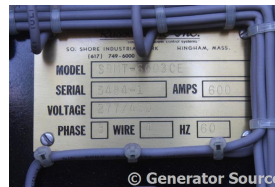

GENERATOR SOURCE

SALES · RENTALS · SERVICE

Russelectric - 600 Amp

Generator Set Specs

Unit#: 87584

Manufacturer: Russelectric

Capacity: 600 kW

Rating:

Voltage: 600 Amps @ 480 V (60 Hz, Three-Phase)

of Leads:

Model#: SRMT-6003C

Serial#: 5484-1

Engine Specs

Mfr: Russelectric

Year: 1972

Hours: 0

Fuel:

Model#:

Serial#:

© Generator Source

© Generator Source

© Generator Source

Description: Russelectric 600 Amp ATS Model #SRMT-6003C Serial #5484-1 Year 1972, 480 Volt, 3 Phase, 4 Wire, 60 Hz.

Additional Features: Weatherproof Enclosure.

© Generator Source

Overall Dimensions: 32"L X 20"W X 58"H

Overall Weight: 200 lbs.

Price: Call us at 800-853-2073 for a quote

Generator Source thoroughly tests all of our products!

The pricing displayed on our website is subject to change based on deinstallation costs, installation requirements, rigging/disposal, and any other situational variables, but we do try to keep it as up to date as possible.