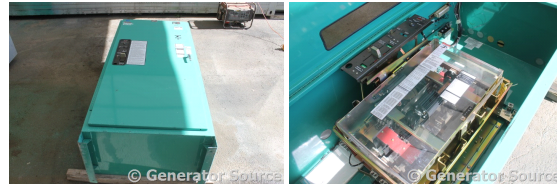

GENERATOR SOURCE

SALES · RENTALS · SERVICE

Onan - 400 Amp ATS - SOLD

Generator Set Specs

Unit#: 87357

Manufacturer: Onan

Capacity: 400 kW

Rating:

Voltage: @ 480 V (60 Hz, Three-Phase)

# of Leads:

Model#: BTB4487779

Serial#: I000151867

Engine Specs

Mfr: Onan

Year:

Hours: 0

Fuel:

Model#:

Serial#:

Description: Onan 400 Amp ATS Model #: BTB-4487779 Serial #: I000151867 480 Volt, 60 HZ

Additional Features: Full Enclosure.

Overall Dimensions: 36"L X 24"W X 84"H

Overall Weight: 0 lbs.

Price: Call us at 800-853-2073 for a quote

Generator Source thoroughly tests all of our products!

The pricing displayed on our website is subject to change based on deinstallation costs, installation requirements, rigging/disposal, and any other situational variables, but we do try to keep it as up to date as possible.

Copyright © Generator Source. All Rights Reserved. Caterpillar, Detroit, Cummins, Perkins, SDMO, and all other brand names are trademarks of their individual prospective companies.

sales@generatorsource.com - generatorsource.com
303-659-2073 - 1-800-853-2073

FORMERLY
Diesel
SERVICE & SUPPLY