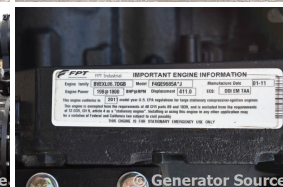

Fuel: Diesel

Model#:

F4GE9685AJ

Serial#: J602-

00821919

Description: Generac 100 kW Diesel Generator Set Year 2011, 8.5 Hours, 240 Volt, Single-Phase Genset

Additional Features: Auto Start/Stop, Safety Shut Down, 12 Volts Volt Alternator, Dry Pack Air Cleaner, 500 Amp Circuit Breaker, Tank Type Block Heater, Digital Generator Panel, Digital Engine Panel, Engine Mount Radiator.

Overall Dimensions: 110" L X 39.5" W X 52.5" H

Overall Weight: 5,000 lbs.

Price: Call us at 800-853-2073 for a quote

Generator Source thoroughly tests all of our products!

The pricing displayed on our website is subject to change based on deinstallation costs, installation requirements, rigging/disposal, and any other situational variables, but we do try to keep it as up to date as possible.