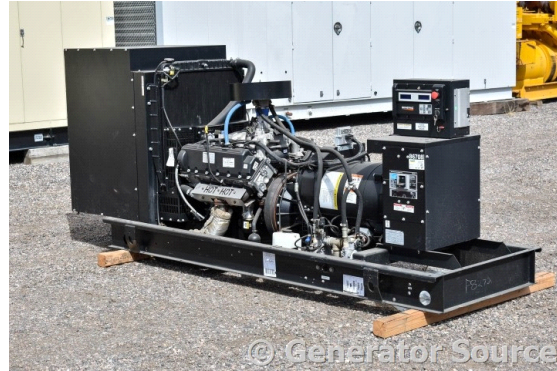

GENERATOR SOURCE

SALES · RENTALS · SERVICE

Generac - 100 kW - SALE PENDING

Generator Set Specs

Unit#: 86708
Manufacturer: Generac
Capacity: 100 kW
Rating:
Voltage: 347 Amps @ 208 V
(60 Hz, Three-Phase)
# of Leads: 12
Model#: 11870940200
Serial#: 2105754

Engine Specs

Mfr: Generac
Year: 2010
Hours: 8
Fuel: Natural Gas
Model#: WSG1068
Serial#:
E172A2903100880053

Description: Generac 100 kW Natural Gas Generator
Model #: 11870940200 Serial #: 2105754 Year 2010,
8.0 Hours, 208 Volts, Three Phase, Open Generator

Additional Features: Auto Start/Stop, Safety Shut
Down, 12 Volt Alternator, Dry Pack Air Cleaner, 400 Amp
Circuit Breaker, Muffler, Tank Type Block Heater, Digital
Generator Panel, Digital Engine Panel, Engine Mount
Radiator.

Generator Dimensions: 129" L x 39.5" W x 53" H
Overall Weight: 4,000 lbs.

Price: Call us at 800-853-2073 for a quote

Generator Source thoroughly tests all of our products!

The pricing displayed on our website is subject to change based on deinstallation costs, installation requirements, rigging/disposal, and any other situational variables, but we do try to keep it as up to date as possible.

Copyright © Generator Source. All Rights Reserved. Caterpillar, Detroit, Cummins, Perkins, SDMO, and all other brand names are trademarks of their individual prospective companies.

sales@generatorsource.com - generatorsource.com
303-659-2073 - 1-800-853-2073

FORMERLY
Diesel
SERVICE & SUPPLY