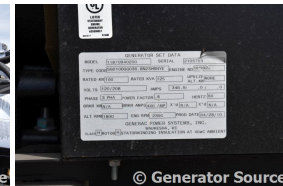

GENERATOR SOURCE

SALES · RENTALS · SERVICE

Generac - 100 kW - SALE PENDING

Generator Set Specs

Unit#: 86708
Manufacturer: Generac
Capacity: 100 kW
Rating:
Voltage: 347 Amps @ 208 V
(60 Hz, Three-Phase)
of Leads: 12
Model#: 11870940200
Serial#: 2105754

Engine Specs

Mfr: Generac
Year: 2010
Hours: 8
Fuel: Natural Gas
Model#: WSG1068
Serial#:
E172A2903100880053

Description: Generac 100 kW Natural Gas Generator
Model #: 11870940200 Serial #: 2105754 Year 2010,
8.0 Hours, 208 Volts, Three Phase, Open Generator

Generator Dimensions: 129" L x 39.5" W x 53" H
Overall Weight: 4,000 lbs.

Price: Call us at 800-853-2073 for a quote

Generator Source thoroughly tests all of our products!

The pricing displayed on our website is subject to change based on deinstallation costs, installation requirements, rigging/disposal, and any other situational variables, but we do try to keep it as up to date as possible.