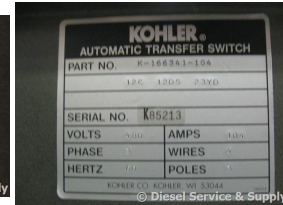

## Kohler - 104 Amp ATS

### Generator Set Specs

**Unit#:** 86174

**Manufacturer:** Kohler

**Capacity:** 104 kW

**Rating:**

**Voltage:** 104 Amps @ 480 V (60 Hz, Three-Phase)

**# of Leads:**

**Model#:** K166341104

### Engine Specs

**Mfr:** Kohler

**Year:**

**Hours:** 0

**Fuel:**

**Model#:**

**Serial#:**

**Description:** Kohler 104 Amp ATS, Model #: K166341104, Serial #: K85213, 480 Volt, 3 Phase, 60 Hz, Nema 1, 4 Wire Dimensions: 26"L x 14 1/2"W x 36"H - 100 lbs

**Additional Features:** Full Enclosure.

Overall Dimensions: 26" L x 15" W x 36" H

Overall Weight: 100 lbs.

**Price:** Call us at 800-853-2073 for a quote

**Generator Source thoroughly tests all of our products!**