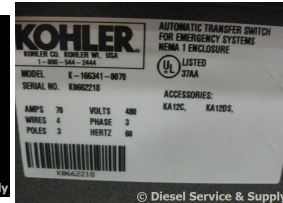

GENERATOR SOURCE

SALES · RENTALS · SERVICE

Kohler - 70 Amp ATS

Generator Set Specs

Unit#: 86191

Manufacturer: Kohler

Capacity: 70 kW

Rating:

Voltage: 70 Amps @ 480 V (60 Hz, Three-Phase)

of Leads:

Model#: K1663410070

Serial#: K0662218

Engine Specs

Mfr: Kohler

Year:

Hours: 0

Fuel:

Model#:

Serial#:

Description: Kohler 70 Amp ATS Model #: K1663410070 Serial #: K0662218 480 Volt, 3 Phase, Nema 1, 60 Hz, 4 Wire

Additional Features: Full Enclosure.

Overall Dimensions: 26" L x 14.5" W x 36" H