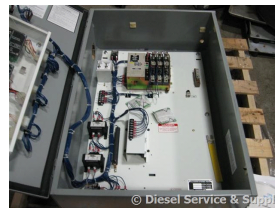

## Generac - 105 Amp ATS

### Generator Set Specs

**Unit#:** 86212

**Manufacturer:** Generac

**Capacity:** 105 kW

**Rating:**

**Voltage:** @ 120/208 V (60 Hz, Three-Phase)

**# of Leads:**

**Model#:** 93A03735W

### Engine Specs

**Mfr:** Generac

**Year:**

**Hours:** 0

**Fuel:**

**Model#:**

**Serial#:**

**Description:** Generac 105 Amp ATS, Model #: 93A03735W, Serial #: 22866, 3 Phase, 120/208 Volt, Nema 3

**Additional Features:** Full Enclosure.

Overall Dimensions: 25" L x 13" W x 38" H

Overall Weight: 75 lbs.

**Price:** Call us at 800-853-2073 for a quote

**Generator Source thoroughly tests all of our products!**